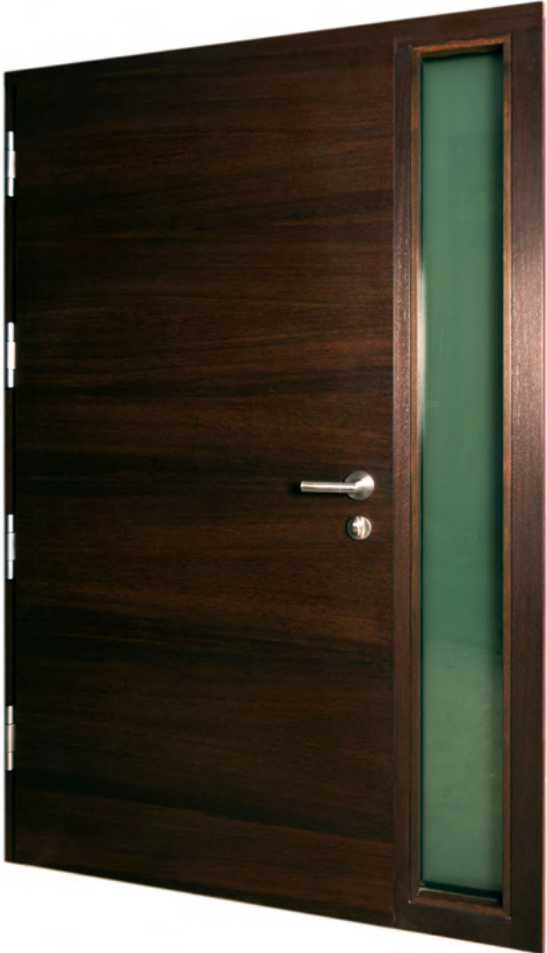

CUSTOM BUILT BY HAMMER & HAND'S TOP CRAFTSPEOPLE, OUR HIGH PERFORMANCE DOORS NOT ONLY MEET THE MOST STRINGENT THERMAL PERFORMANCE REQUIREMENTS, THEY SUPPORT THE AESTHETICS OF ANY PROJECT: BEAUTIFUL, BESPOKE AND EXPERTLY CRAFTED.